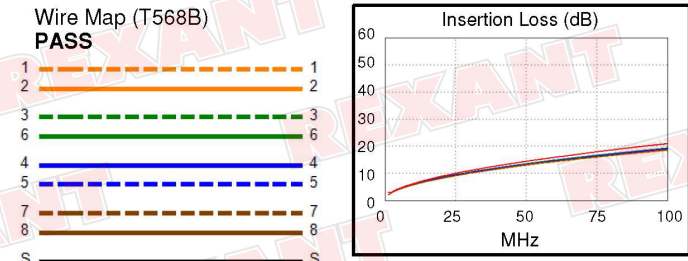

Cable ID: ELS-HSYVP5E

Date / Time: 06/24/2019 12:49:58 PM
Headroom 4.1 dB (NEXT 45-78)
Test Limit: TIA Cat 5e Perm. Link
 Cable Type: Cat 5e FTP
 NVP: 69.0%

Operator: HTXL
 Software Version: 2.7400
 Limits Version: 1.9300
 Calibration Date:
 Main (Tester): 04/26/2010
 Remote (Tester): 04/26/2010

Test Summary: PASS

Model: DTX-1800
 Main S/N: 1299007
 Remote S/N: 1299008
 Main Adapter: DTX-PLA002
 Remote Adapter: DTX-PLA002

Length (ft), Limit 295	[Pair 78]	302
Prop. Delay (ns), Limit 498	[Pair 36]	468
Delay Skew (ns), Limit 44	[Pair 36]	23
Resistance (ohms)	[Pair 36]	19.0
Insertion Loss Margin (dB)	[Pair 36]	1.6
Frequency (MHz)	[Pair 36]	100.0
Limit (dB)	[Pair 36]	21.0

Worst Case Margin Worst Case Value

PASS	MAIN	SR	MAIN	SR
Worst Pair	12-78	45-78	36-45	12-36
NEXT (dB)	4.3	4.1	5.3	7.1
Freq. (MHz)	9.5	40.5	83.0	95.5
Limit (dB)	48.8	38.7	33.6	32.6
Worst Pair	36	45	36	12
PS NEXT (dB)	6.7	6.4	7.3	8.6
Freq. (MHz)	69.3	40.3	83.0	95.3
Limit (dB)	31.9	35.8	30.6	29.7