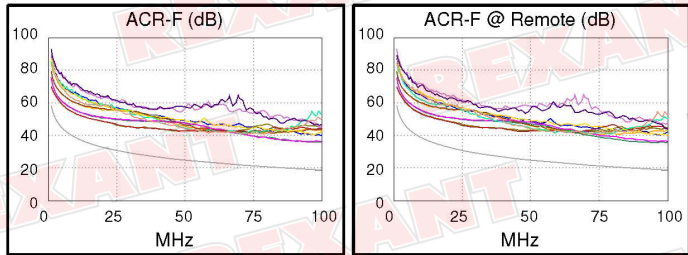

Cable ID: ELS-HSYVP5E

Date / Time: 06/24/2019 12:49:58 PM
Headroom 4.1 dB (NEXT 45-78)
Test Limit: TIA Cat 5e Perm. Link
 Cable Type: Cat 5e FTP
 NVP: 69.0%

Operator: HTXL
 Software Version: 2.7400
 Limits Version: 1.9300
 Calibration Date:
 Main (Tester): 04/26/2010
 Remote (Tester): 04/26/2010

Test Summary: PASS

Model: DTX-1800
 Main S/N: 1299007
 Remote S/N: 1299008
 Main Adapter: DTX-PLA002
 Remote Adapter: DTX-PLA002

Length (ft), Limit 295	[Pair 78]	302
Prop. Delay (ns), Limit 498	[Pair 36]	468
Delay Skew (ns), Limit 44	[Pair 36]	23
Resistance (ohms)	[Pair 36]	19.0
Insertion Loss Margin (dB)	[Pair 36]	1.6
Frequency (MHz)	[Pair 36]	100.0
Limit (dB)	[Pair 36]	21.0

Worst Case Margin Worst Case Value

PASS	MAIN	SR	MAIN	SR
Worst Pair	12-78	45-78	36-45	12-36
NEXT (dB)	4.3	4.1	5.3	7.1
Freq. (MHz)	9.5	40.5	83.0	95.5
Limit (dB)	48.8	38.7	33.6	32.6
Worst Pair	36	45	36	12
PS NEXT (dB)	6.7	6.4	7.3	8.6
Freq. (MHz)	69.3	40.3	83.0	95.3
Limit (dB)	31.9	35.8	30.6	29.7

PASS	MAIN	SR	MAIN	SR
Worst Pair	36-45	45-36	12-45	12-45
ACR-F (dB)	14.3	14.3	16.8	16.4
Freq. (MHz)	3.0	3.0	97.0	95.5
Limit (dB)	49.1	49.1	18.9	19.0
Worst Pair	45	45	12	12
PS ACR-F (dB)	13.3	13.5	18.1	18.1
Freq. (MHz)	1.0	1.0	94.0	100.0
Limit (dB)	55.6	55.6	16.2	15.6