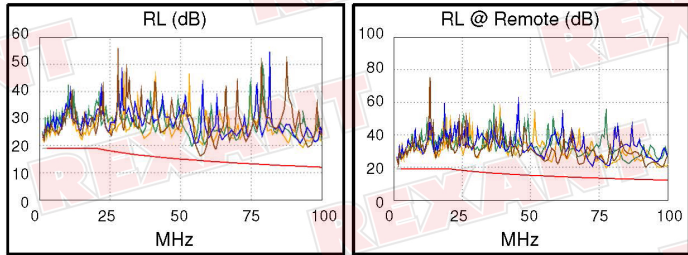

Compliant Network Standards:
10BASE-T   100BASE-TX   100BASE-T4
1000BASE-T   ATM-25   ATM-51
ATM-155   100VG-AnyLan   TR-4
TR-16 Active   TR-16 Passive