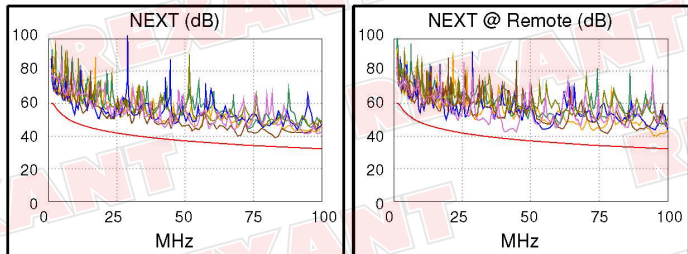

Test Summary: PASS

Model: DTX-1800
 Main S/N: 1299007
 Remote S/N: 1299008
 Main Adapter: DTX-PLA002
 Remote Adapter: DTX-PLA002

Length (ft), Limit 295	[Pair 78]	302
Prop. Delay (ns), Limit 498	[Pair 36]	468
Delay Skew (ns), Limit 44	[Pair 36]	23
Resistance (ohms)	[Pair 36]	19.0
Insertion Loss Margin (dB)	[Pair 36]	1.6
Frequency (MHz)	[Pair 36]	100.0
Limit (dB)	[Pair 36]	21.0

Worst Case Margin Worst Case Value

PASS	MAIN	SR	MAIN	SR
Worst Pair	12-78	45-78	36-45	12-36
NEXT (dB)	4.3	4.1	5.3	7.1
Freq. (MHz)	9.5	40.5	83.0	95.5
Limit (dB)	48.8	38.7	33.6	32.6
Worst Pair	36	45	36	12
PS NEXT (dB)	6.7	6.4	7.3	8.6
Freq. (MHz)	69.3	40.3	83.0	95.3
Limit (dB)	31.9	35.8	30.6	29.7