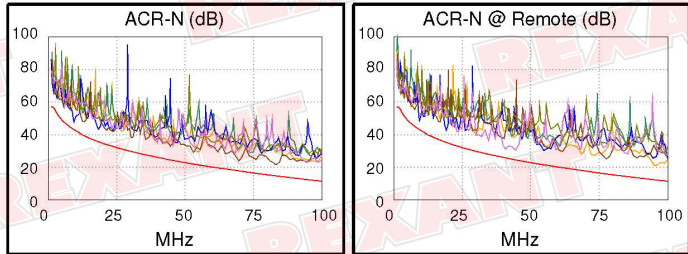

Worst Case Margin Worst Case Value

PASS	MAIN	SR	MAIN	SR
Worst Pair	12-78	45-78	36-45	12-36
NEXT (dB)	4.3	4.1	5.3	7.1
Freq. (MHz)	9.5	40.5	83.0	95.5
Limit (dB)	48.8	38.7	33.6	32.6
Worst Pair	36	45	36	12
PS NEXT (dB)	6.7	6.4	7.3	8.6
Freq. (MHz)	69.3	40.3	83.0	95.3
Limit (dB)	31.9	35.8	30.6	29.7

PASS	MAIN	SR	MAIN	SR
Worst Pair	36-45	45-36	12-45	12-45
ACR-F (dB)	14.3	14.3	16.8	16.4
Freq. (MHz)	3.0	3.0	97.0	95.5
Limit (dB)	49.1	49.1	18.9	19.0
Worst Pair	45	45	12	12
PS ACR-F (dB)	13.3	13.5	18.1	18.1
Freq. (MHz)	1.0	1.0	94.0	100.0
Limit (dB)	55.6	55.6	16.2	15.6

N/A	MAIN	SR	MAIN	SR
Worst Pair	12-78	45-78	36-45	12-36
ACR-N (dB)	4.7	5.3	6.9	8.6
Freq. (MHz)	9.5	40.5	83.0	95.5
Limit (dB)	42.8	25.8	14.7	12.2
Worst Pair	78	45	45	12
PS ACR-N (dB)	7.4	7.4	10.1	11.1
Freq. (MHz)	9.4	40.3	94.8	95.3
Limit (dB)	39.9	22.9	9.3	9.2